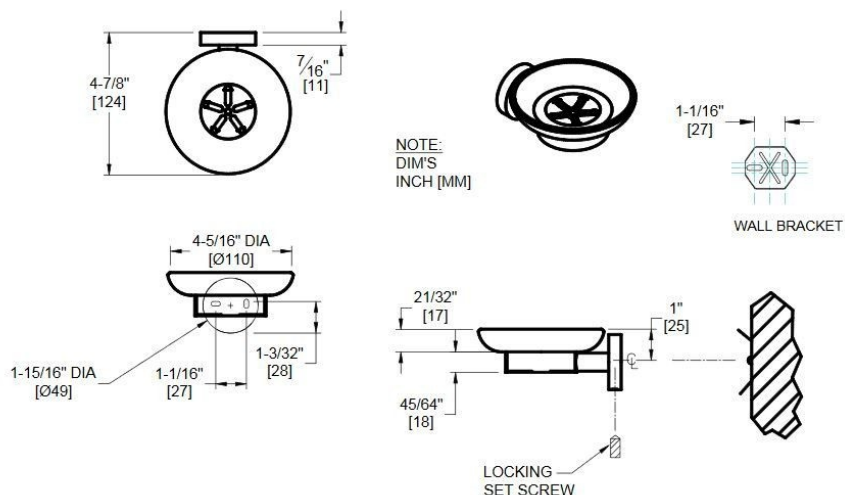

WA7313 SOAP DISH WITH GLASS SOAP HOLDER

Model WA7313 is a wall mounted soap dish with removable glass soap holder. The bracket is manufactured from grade 304 stainless steel polished to a satin finish. The glass soap holder has raised dimples to allow the air to circulate around the soap to keep it dry in between uses.

Dimensions

Diameter: 110mm
Projection: 124mm

Material and Specifications

Grade 304 stainless steel bracket with a satin finish
Glass soap holder
Raised dimples in soap holder to allow air to circulate around soap
Removable dish for cleaning
Wall mounted
Supplied with concealed mounting bracket and screws